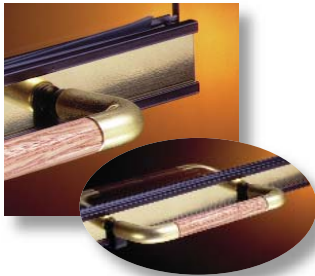

Twin Pane doors are designed to provide a virtually unbroken view of the fire thanks to an elegant design that features two large metal trimmed glass panes. They're also available for Superior wood-burning and B-vent gas-burning fireplaces in several sizes, finishes and distinctive door handle treatments.

Fixed Panel choices are available for select Superior radiant and heat-circulating B-vent gas fireplaces. Whether you choose black or brass trim, their handsome "door handles" and separate glass panels help create the look of bi-fold glass doors.

** One open door shown for demonstration only. When used, both doors must either be fully closed or fully open.*

Glass Doors

Bi-fold Black Finish

BF

Bi-fold Brass Finish

BF

Fixed Panel Black Finish

GEP/AGEP